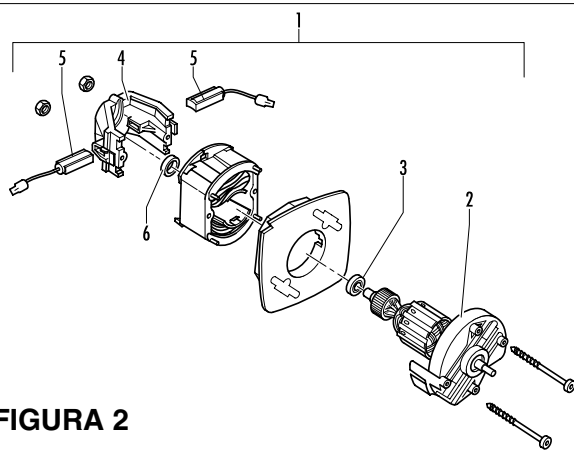

brand	PARTNER

date	MAR/03	SHEET 1/2

Model	Prefix
P1640	01

Product number
953900173

FIGURA 2